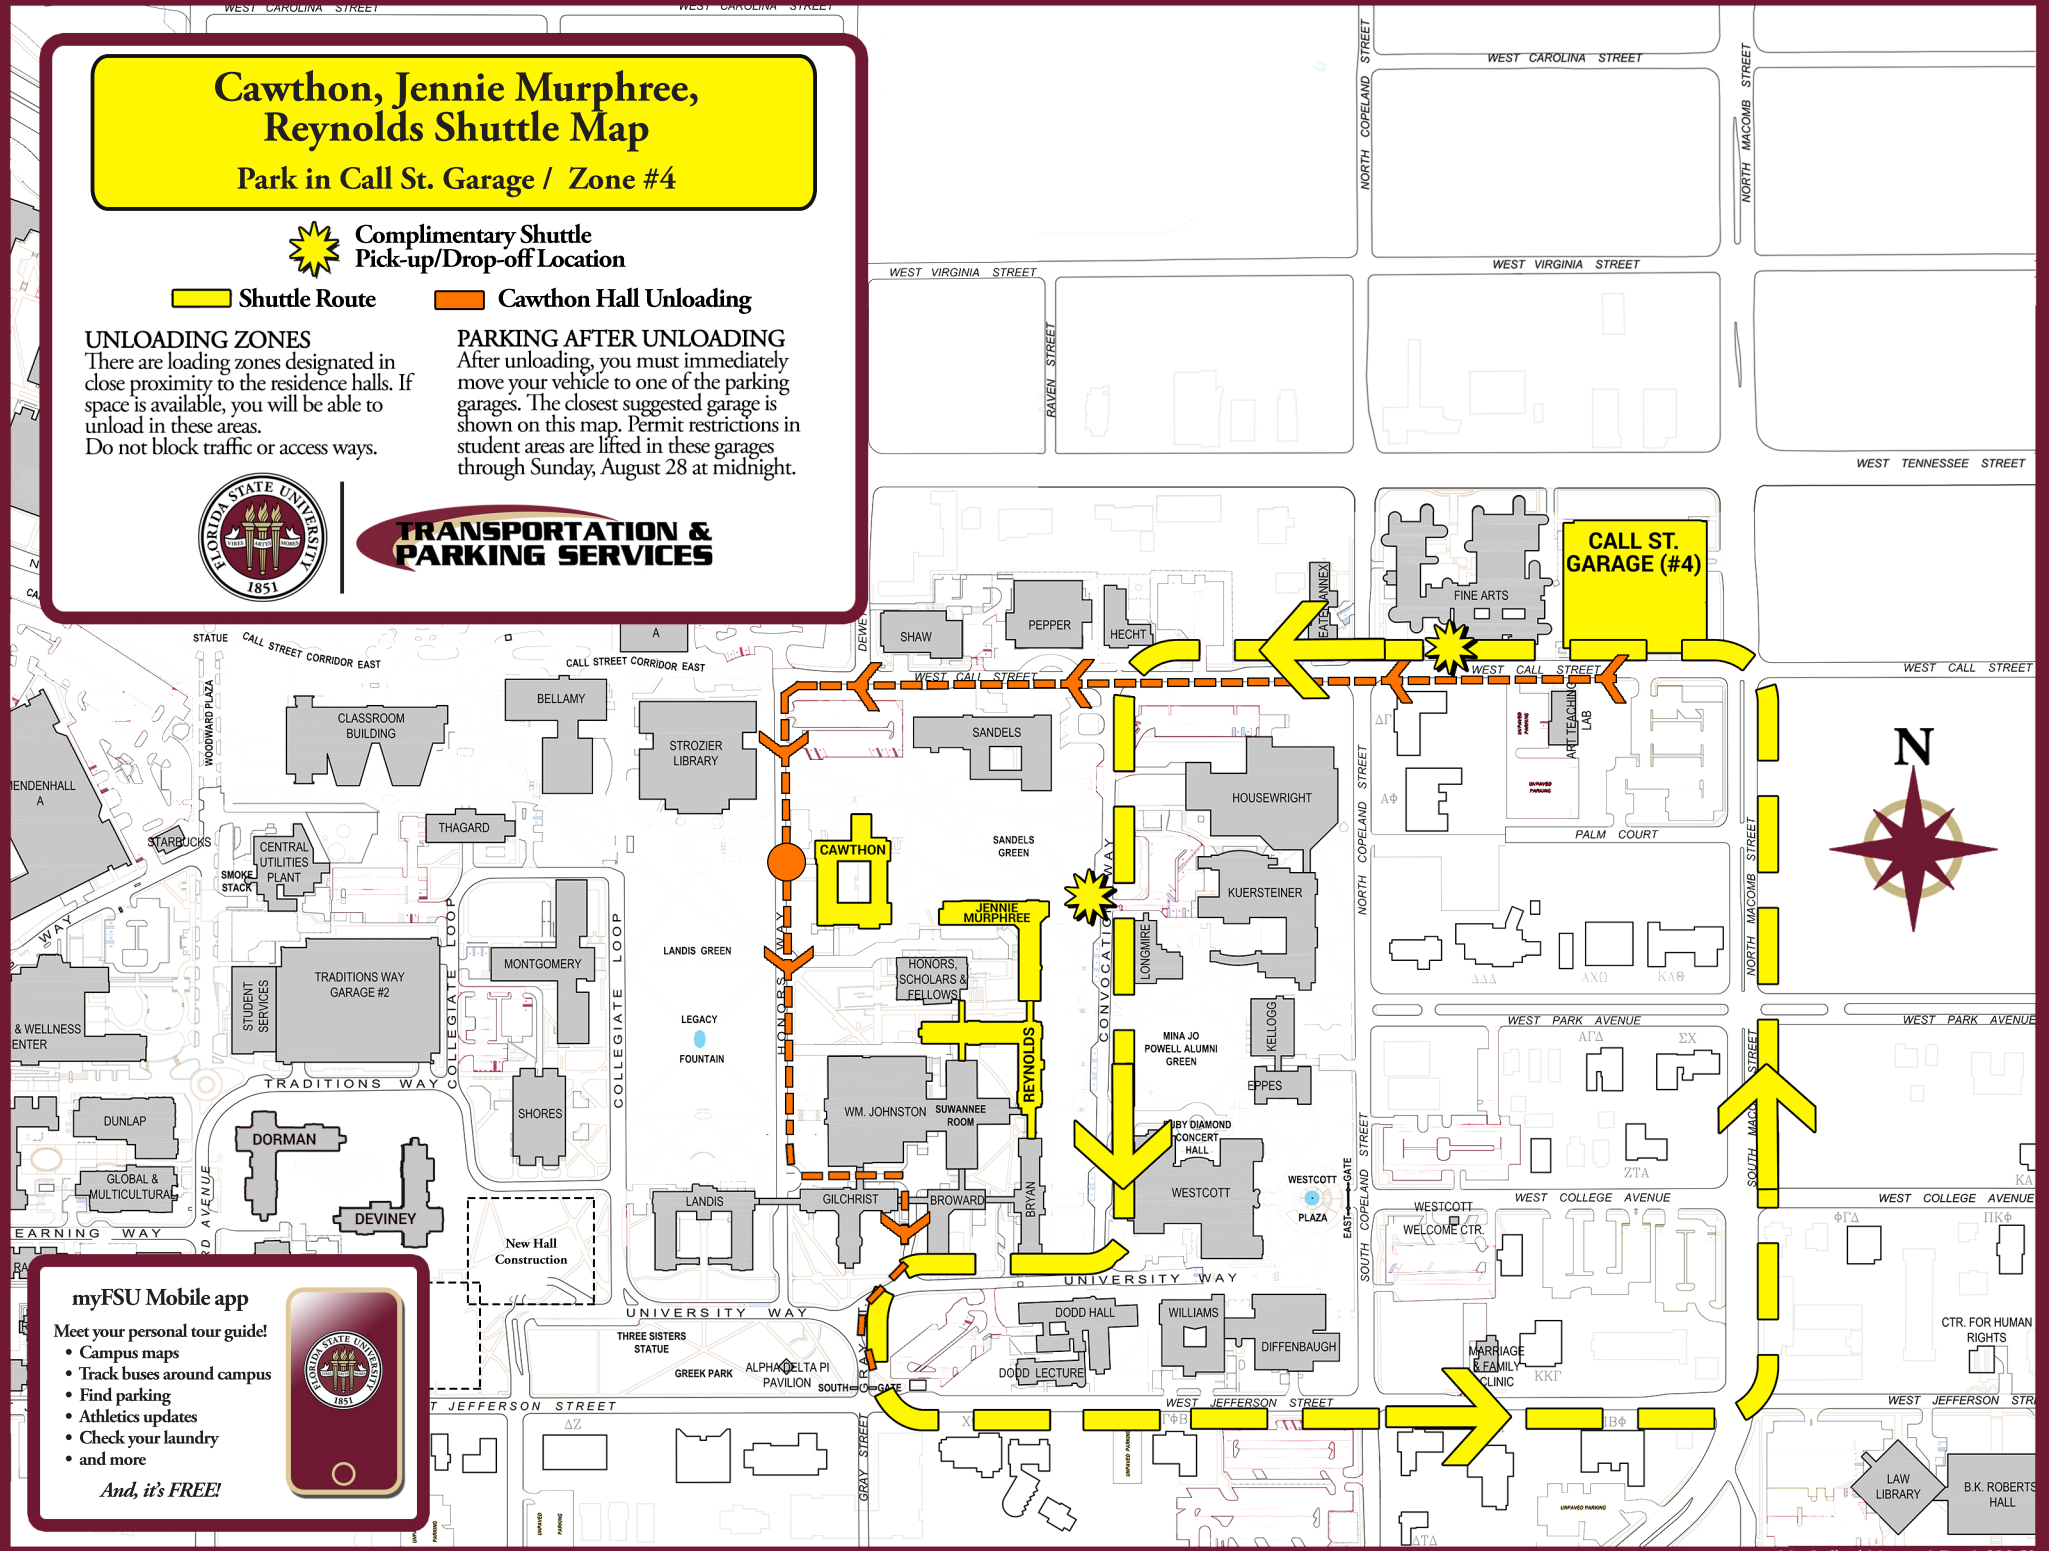

Cawthon, Jennie Murphree, Reynolds Shuttle Map

Park in Call St. Garage / Zone #4

Complimentary Shuttle Pick-up/Drop-off Location

Shuttle Route

Cawthon Hall Unloading

UNLOADING ZONES

There are loading zones designated in close proximity to the residence halls. If space is available, you will be able to unload in these areas. Do not block traffic or access ways.

PARKING AFTER UNLOADING

After unloading, you must immediately move your vehicle to one of the parking garages. The closest suggested garage is shown on this map. Permit restrictions in student areas are lifted in these garages through Sunday, August 28 at midnight.

TRANSPORTATION & PARKING SERVICES

myFSU Mobile app

Meet your personal tour guide!

- Campus maps
- Track buses around campus
- Find parking
- Athletics updates
- Check your laundry
- and more

And, it's FREE!