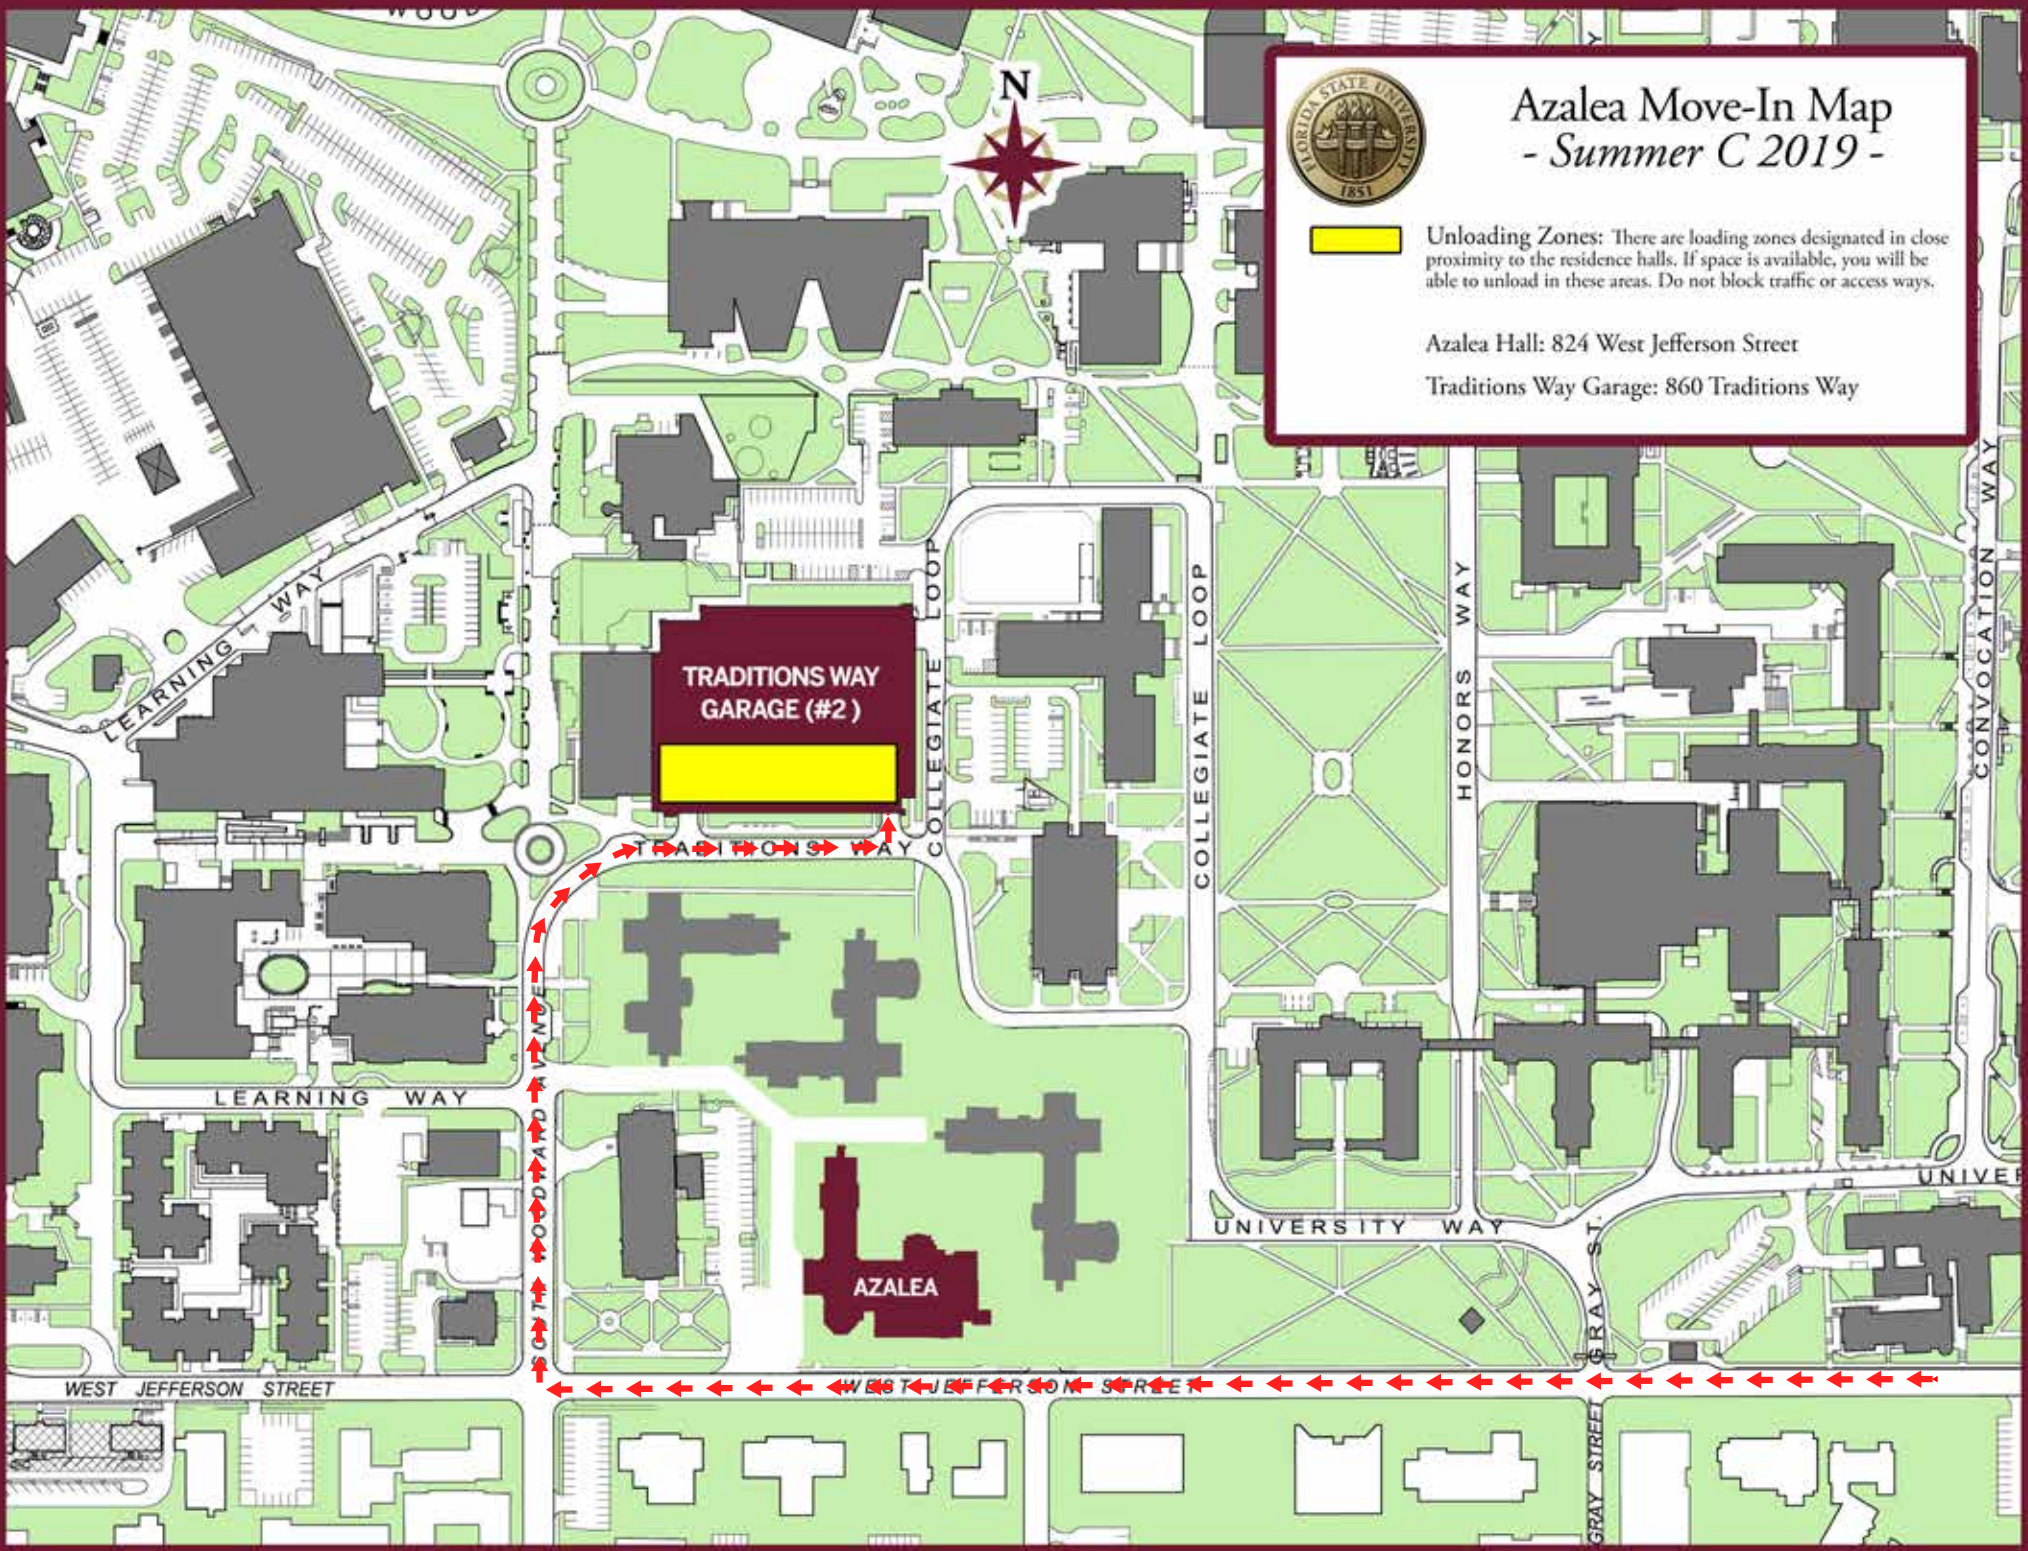

Azalea Move-In Map - Summer C 2019 -

Unloading Zones: There are loading zones designated in close proximity to the residence halls. If space is available, you will be able to unload in these areas. Do not block traffic or access ways.

Azalea Hall: 824 West Jefferson Street

Traditions Way Garage: 860 Traditions Way

TRADITIONS WAY GARAGE (#2)

TRADITIONS WAY GARAGE (#2)

TRADITIONS WAY GARAGE (#2)

AZALEA

LEARNING WAY

WEST JEFFERSON STREET

WEST JEFFERSON STREET

UNIVERSITY WAY

GRAY STREET

HONORS WAY

CONVOCATION WAY

COLLEGIATE LOOP

COLLEGIATE LOOP