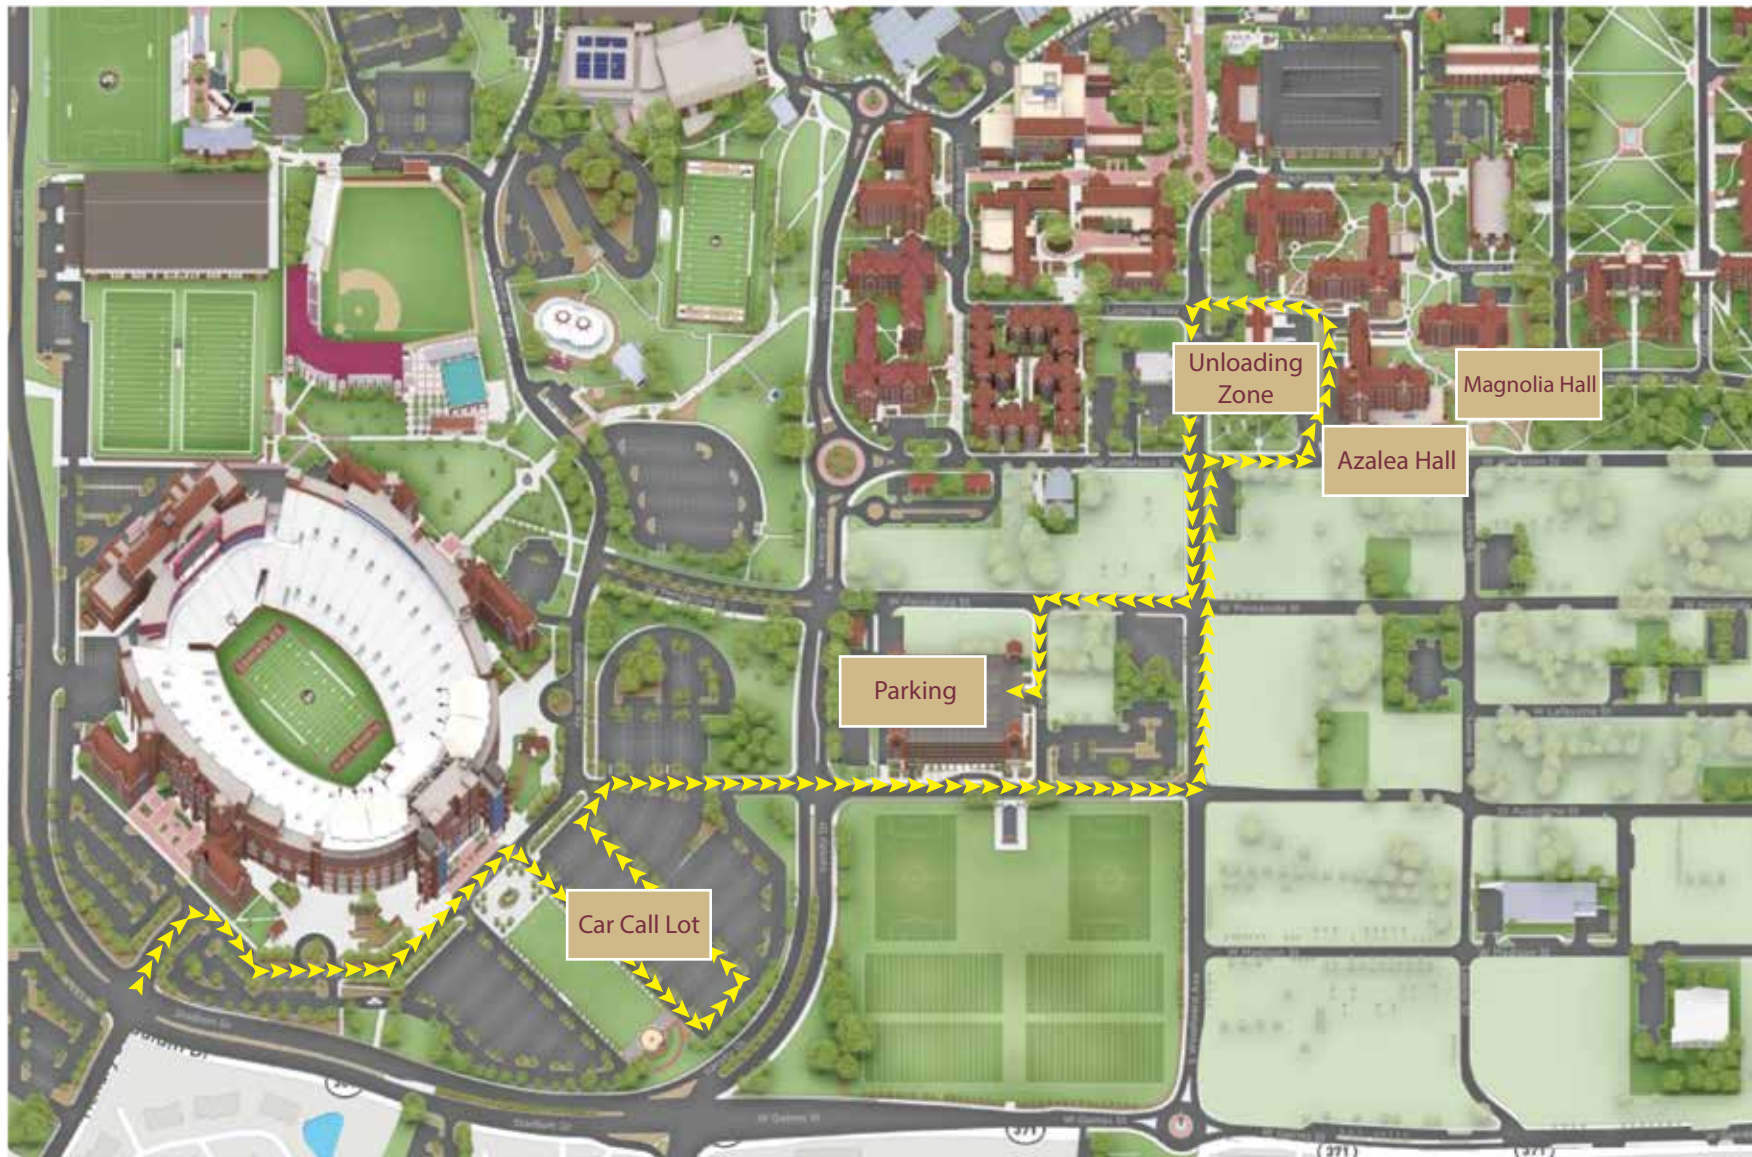

Azalea Hall & Magnolia Hall Fall 2019 Move-in Map

Car Call Lot: 288 Champions Way
Azalea Hall: 824 West Jefferson Street
Magnolia Hall: 802 University Way
Pensacola Street Parking Garage: 410 Walker Street