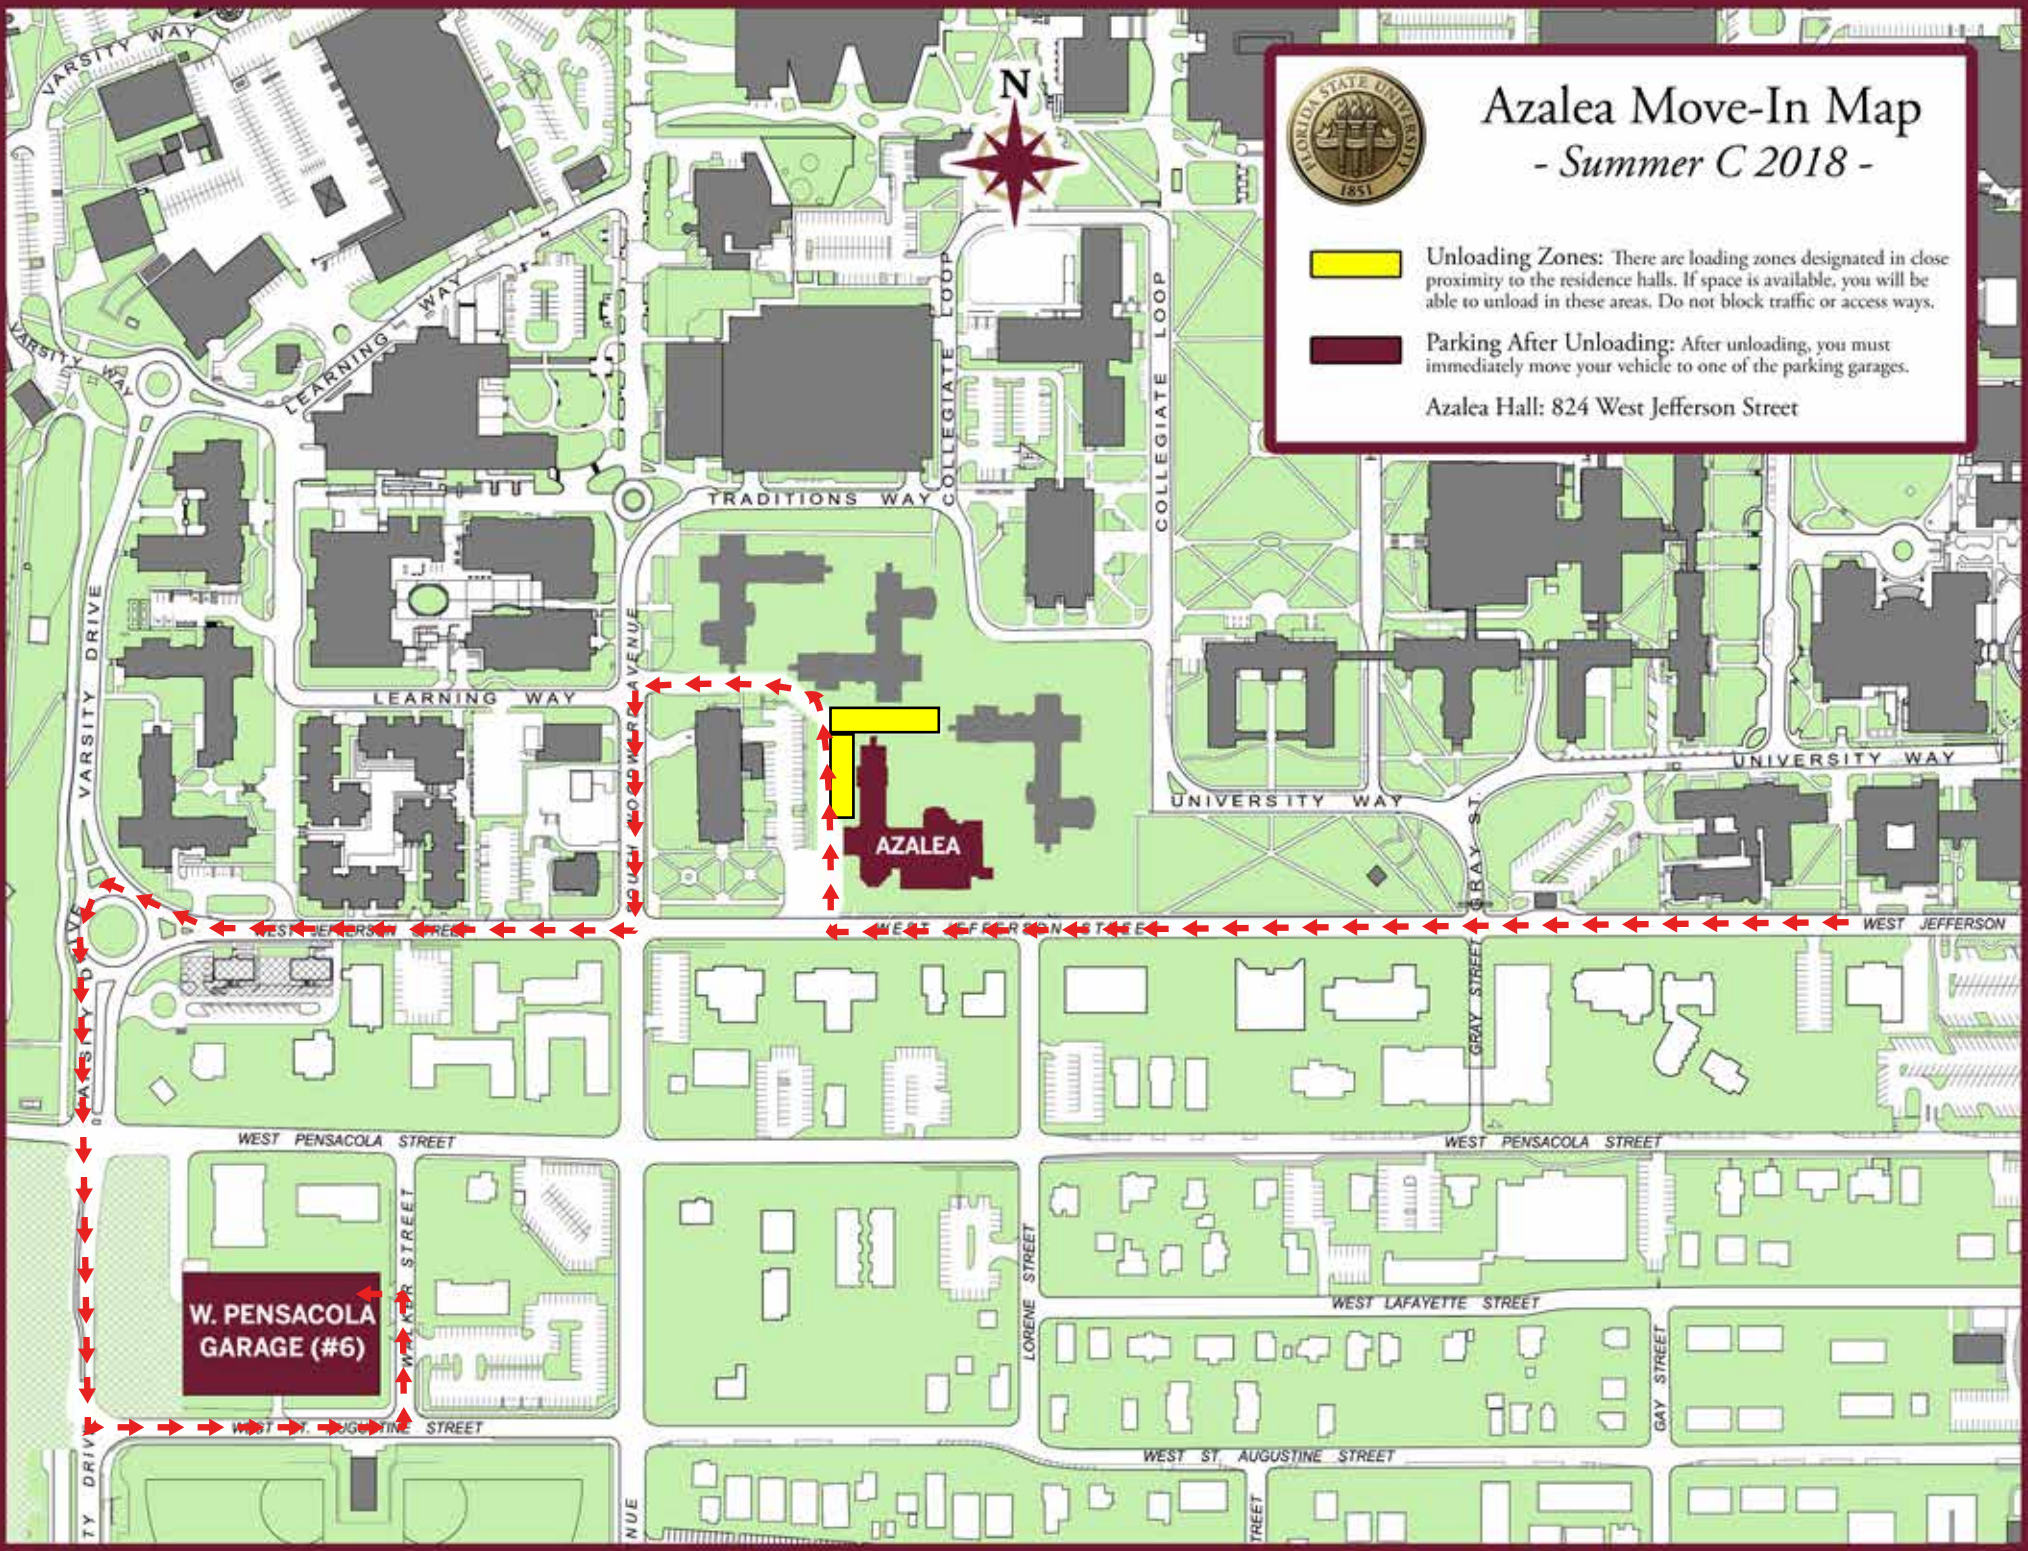

Azalea Move-In Map - Summer C 2018 -

Unloading Zones: There are loading zones designated in close proximity to the residence halls. If space is available, you will be able to unload in these areas. Do not block traffic or access ways.

Parking After Unloading: After unloading, you must immediately move your vehicle to one of the parking garages.

Azalea Hall: 824 West Jefferson Street

W. PENSACOLA GARAGE (#6)

AZALEA